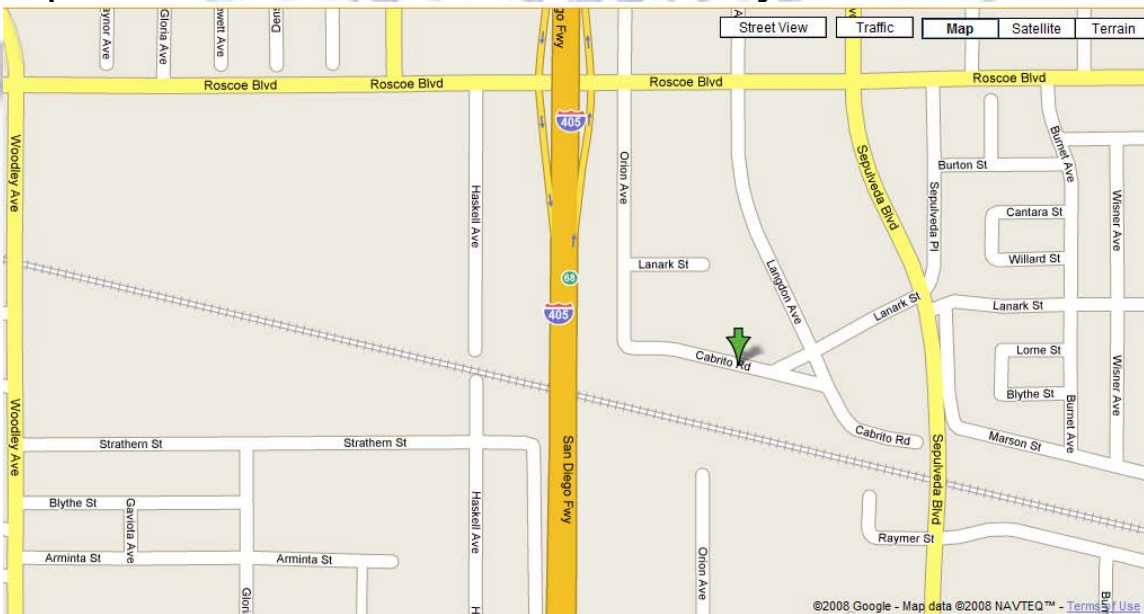

ENTERAKTION STUDIOS ONLINE

ENTERAKTION STUDIOS

EnterAktion Studios

Sound City Center Stage
15466 Cabrito Road
Van Nuys, CA 91406

From Hollywood:

101 Fwy West to 405 Fwy North.
Exit Roscoe Blvd.
Turn Right onto Roscoe Blvd.
Make immediate right turn (100ft) on Orion Ave.
Drive to end of Orion, which turns into Cabrito Road.
Sound City Center is 100 yards ahead on right side.

From LAX:

Take 405 North through Sepulveda Pass to the San Fernando Valley.
Exit Roscoe Blvd.
Turn Right onto Roscoe Blvd.
Make immediate right turn (100ft) on Orion Ave.
Drive to end of Orion, which turns into Cabrito Road.
Sound City Center is 100 yards ahead on right side.

From Santa Clarita:

5 Fwy South to 405 Fwy South.
Exit Roscoe Blvd.
Turn Left onto Roscoe Blvd.
Drive 400 ft.(cross under fwy) and make right turn on Orion Ave.
Drive to end of Orion, which turns into Cabrito Road.
Sound City Center is 100 yards ahead on right side.

Map and Directions below – provided by Google Maps

Map of all Freeways to EnterAktion Studios

Map to EnterAktion Studios – From the 405 Freeway

To create your own directions online, just click the link below for your personalized set of directions by Google Maps.