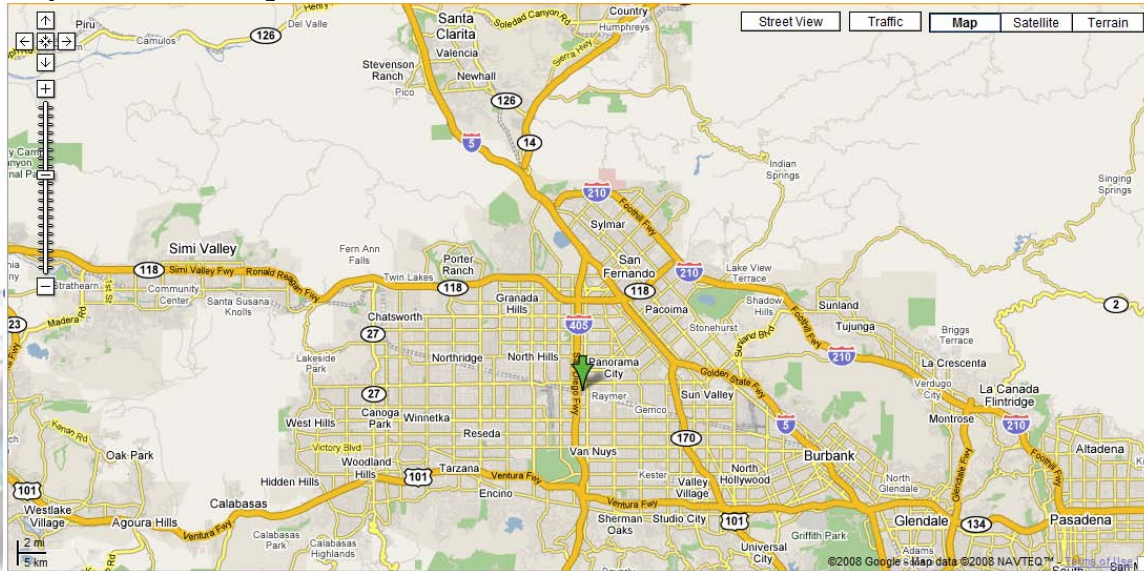

ENTERAKTION STUDIOS ONLINE

ENTERAKTION STUDIOS

EnterAktion Studios

Sound City Center Stage
15466 Cabrito Road
Van Nuys, CA 91406

From Hollywood:

101 Fwy West to 405 Fwy North.
Exit Roscoe Blvd.
Turn Right onto Roscoe Blvd.
Make immediate right turn (100ft) on Orion Ave.
Drive to end of Orion, which turns into Cabrito Road.
Sound City Center is 100 yards ahead on right side.

From LAX:

Take 405 North through Sepulveda Pass to the San Fernando Valley.
Exit Roscoe Blvd.
Turn Right onto Roscoe Blvd.
Make immediate right turn (100ft) on Orion Ave.
Drive to end of Orion, which turns into Cabrito Road.
Sound City Center is 100 yards ahead on right side.

From Santa Clarita:

5 Fwy South to 405 Fwy South.
Exit Roscoe Blvd.
Turn Left onto Roscoe Blvd.
Drive 400 ft.(cross under fwy) and make right turn on Orion Ave.
Drive to end of Orion, which turns into Cabrito Road.
Sound City Center is 100 yards ahead on right side.

Map and Directions below – provided by Google Maps

Map of all Freeways to EnterAktion Studios

Map to EnterAktion Studios – From the 405 Freeway

To create your own directions online, just click the link below for your personalized set of directions by Google Maps.